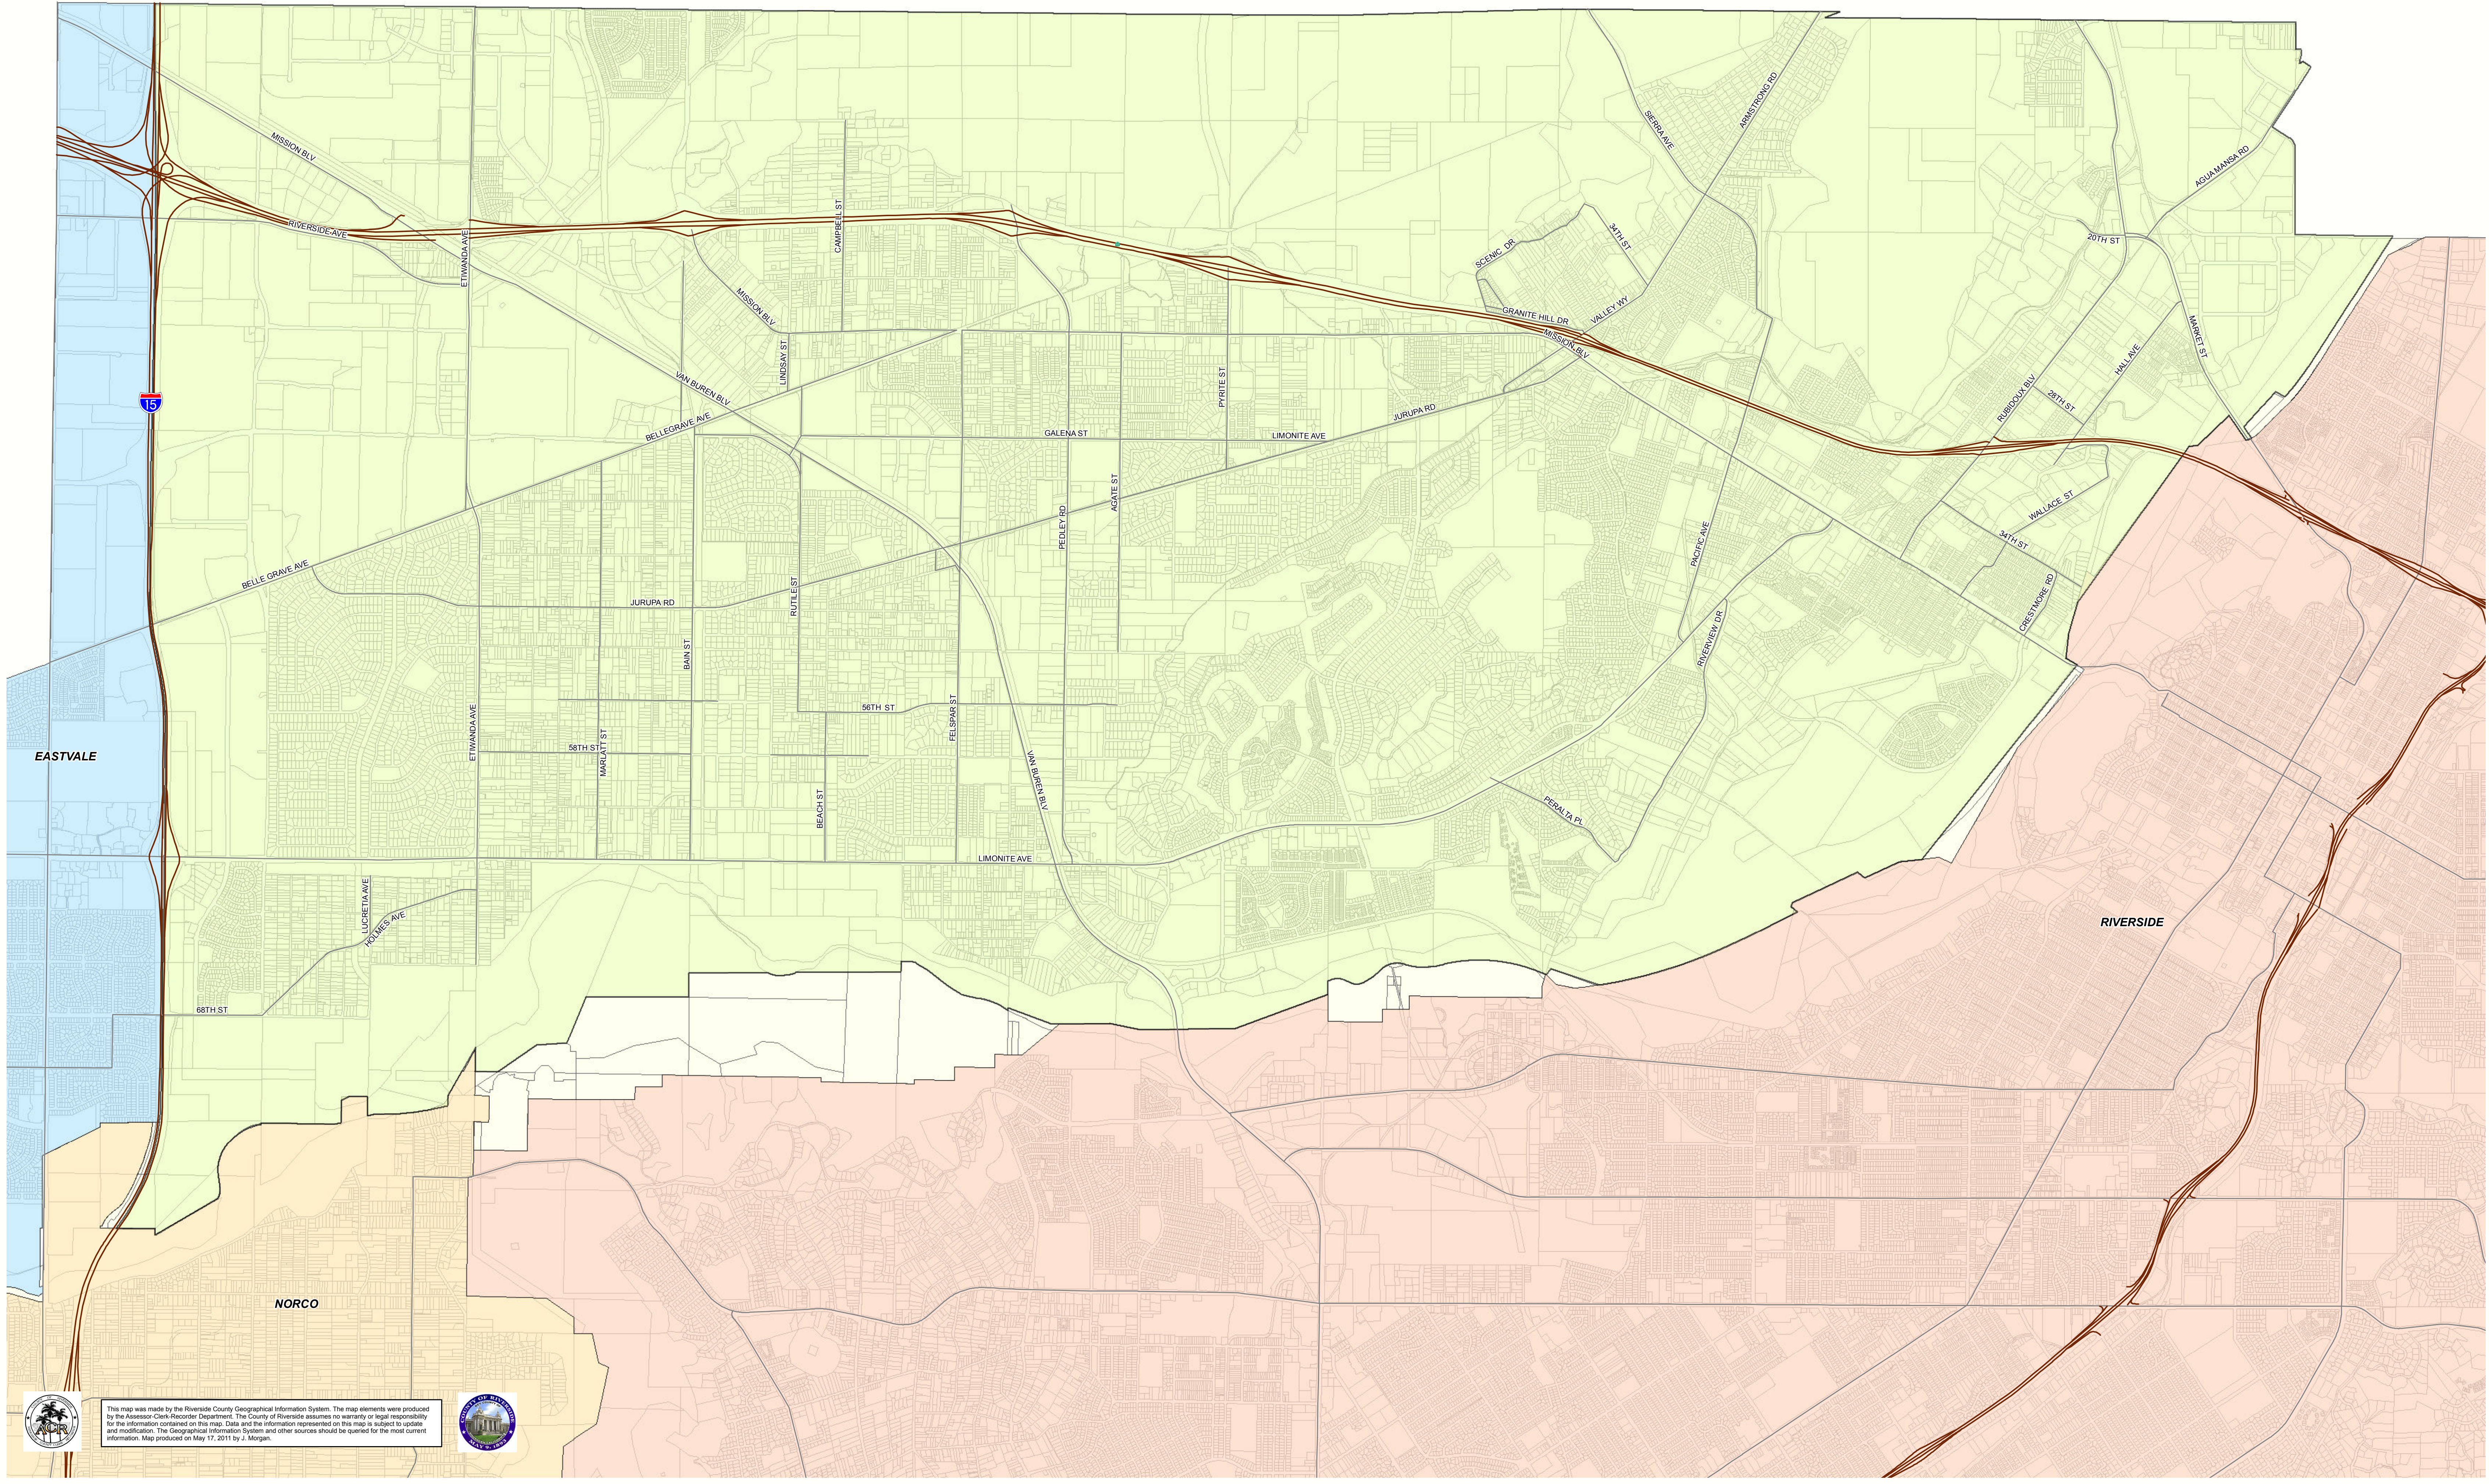

City of Jurupa Valley

Legend

- Jurupa Valley
- Eastvale
- Norco
- Riverside
- Parcels
- Highways
- Major Roads